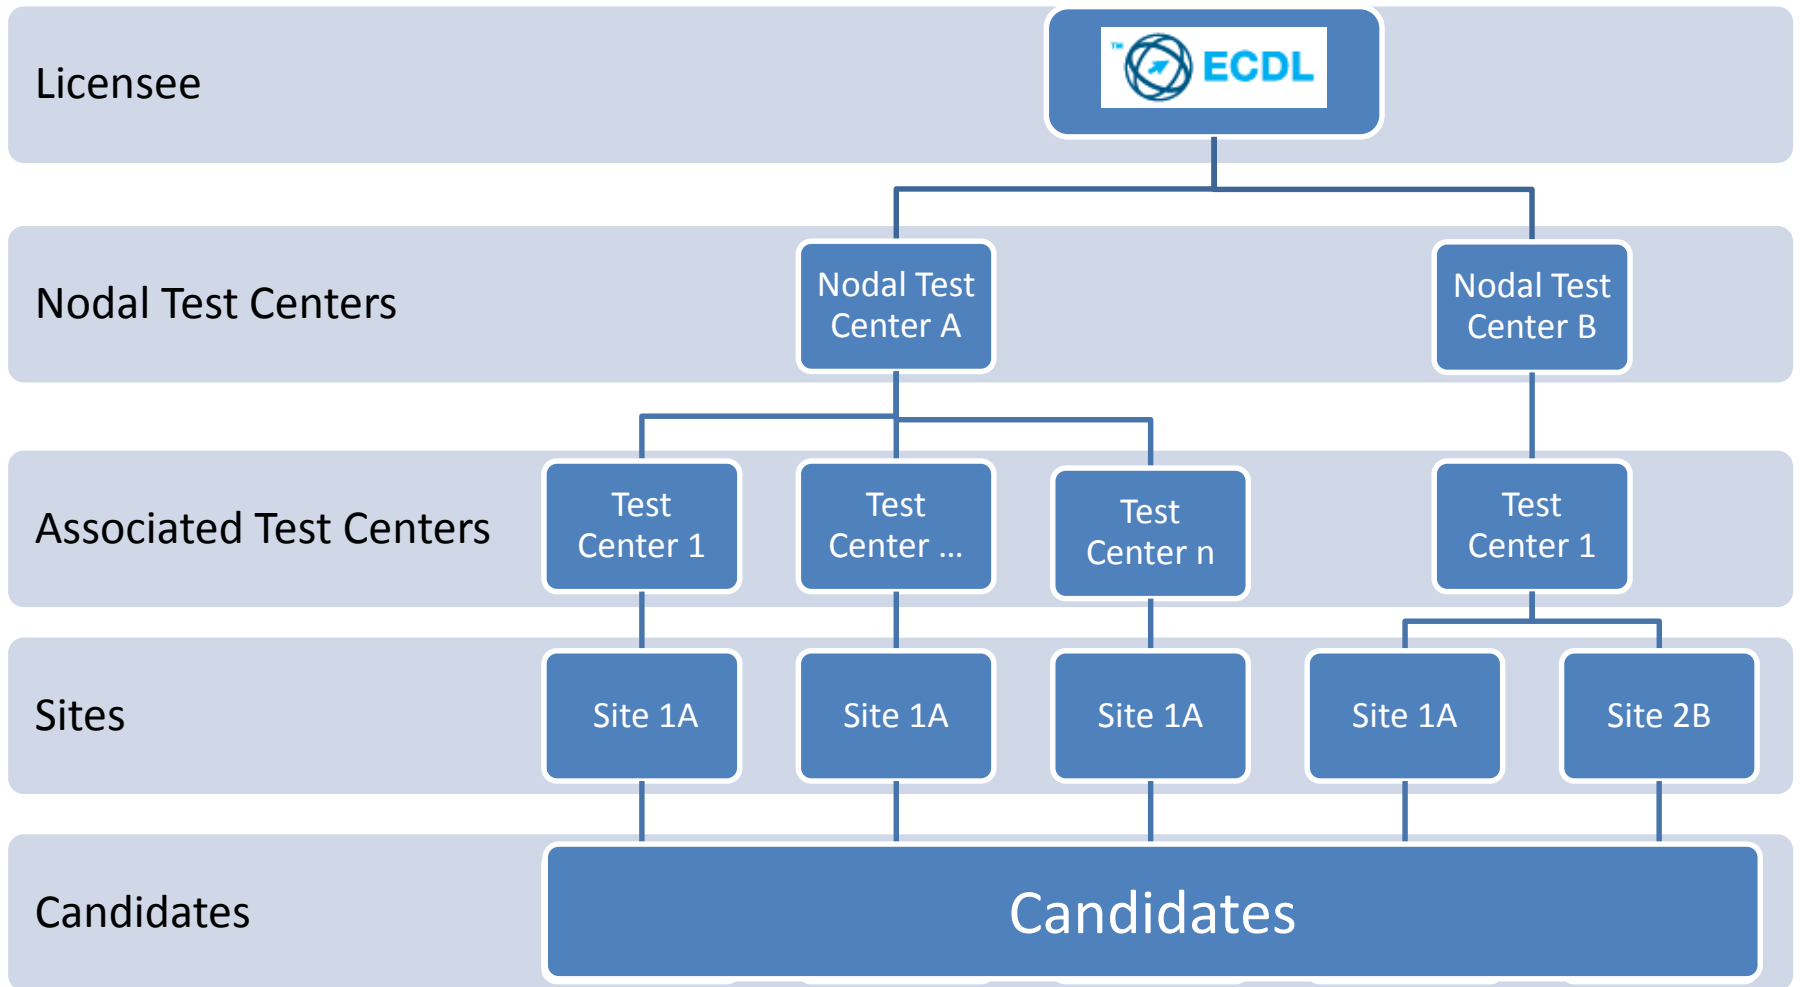

EUCIP Core, an introductory-level three-part ICT professional certification

EUCIP IT Administrator, is a stand-alone certification focusing on the skills required by an IT administrator typically working for a small or medium-sized enterprise

Index

- IT Certifications
- Kplace Suite: Automated Testing System & Learning Platform
- Countries covered by Kplace
- Demo

WS for ECDL and EUCIP: flexible solutions customized on demand

Key features:

- Multi-language
- Multi-system content
- High inter-operability: integration with other ATES systems and/or database legacy
- Compatible with Open Source operating systems
- Complete management system:
 - Test Centers
 - Clusters of Test Centers
 - Exams and Skills Cards accounting
 - Candidates
 - Exam sessions and enrollment
 - Special projects

Some Numbers:

ECDL / EUCIP/ ICDL

- > 4.000 TC actively managed with WS platforms

- > 75.000 desktop workstations managed

- > 7.000.000 certification tests taken

- > 2.000.000 students served

Kplace can manage complex organizational models

Index

- IT Certifications
- Kplace Suite: Automated Testing System & Learning Platform
- Countries covered by Kplace
- Demo

- Colombia
- South Korea
- More than 21 countries in Africa
- All Spanish-speaking countries of Latin America
- Spain (jan 2014)