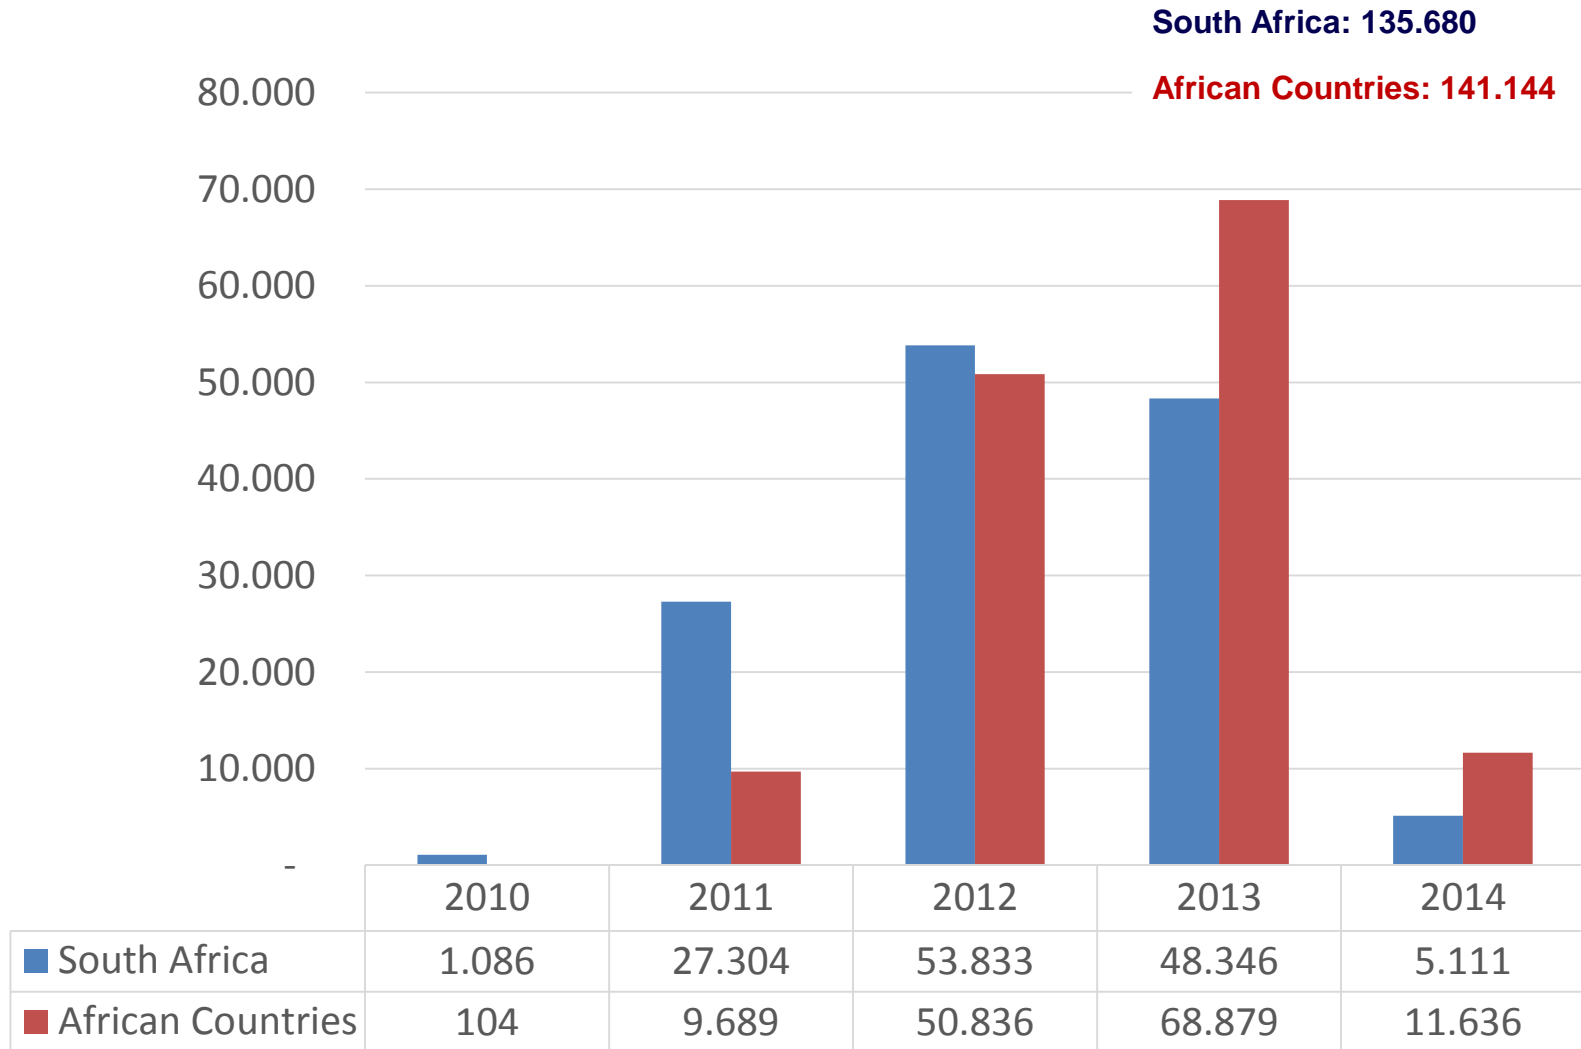

Comparison between South Africa and African countries