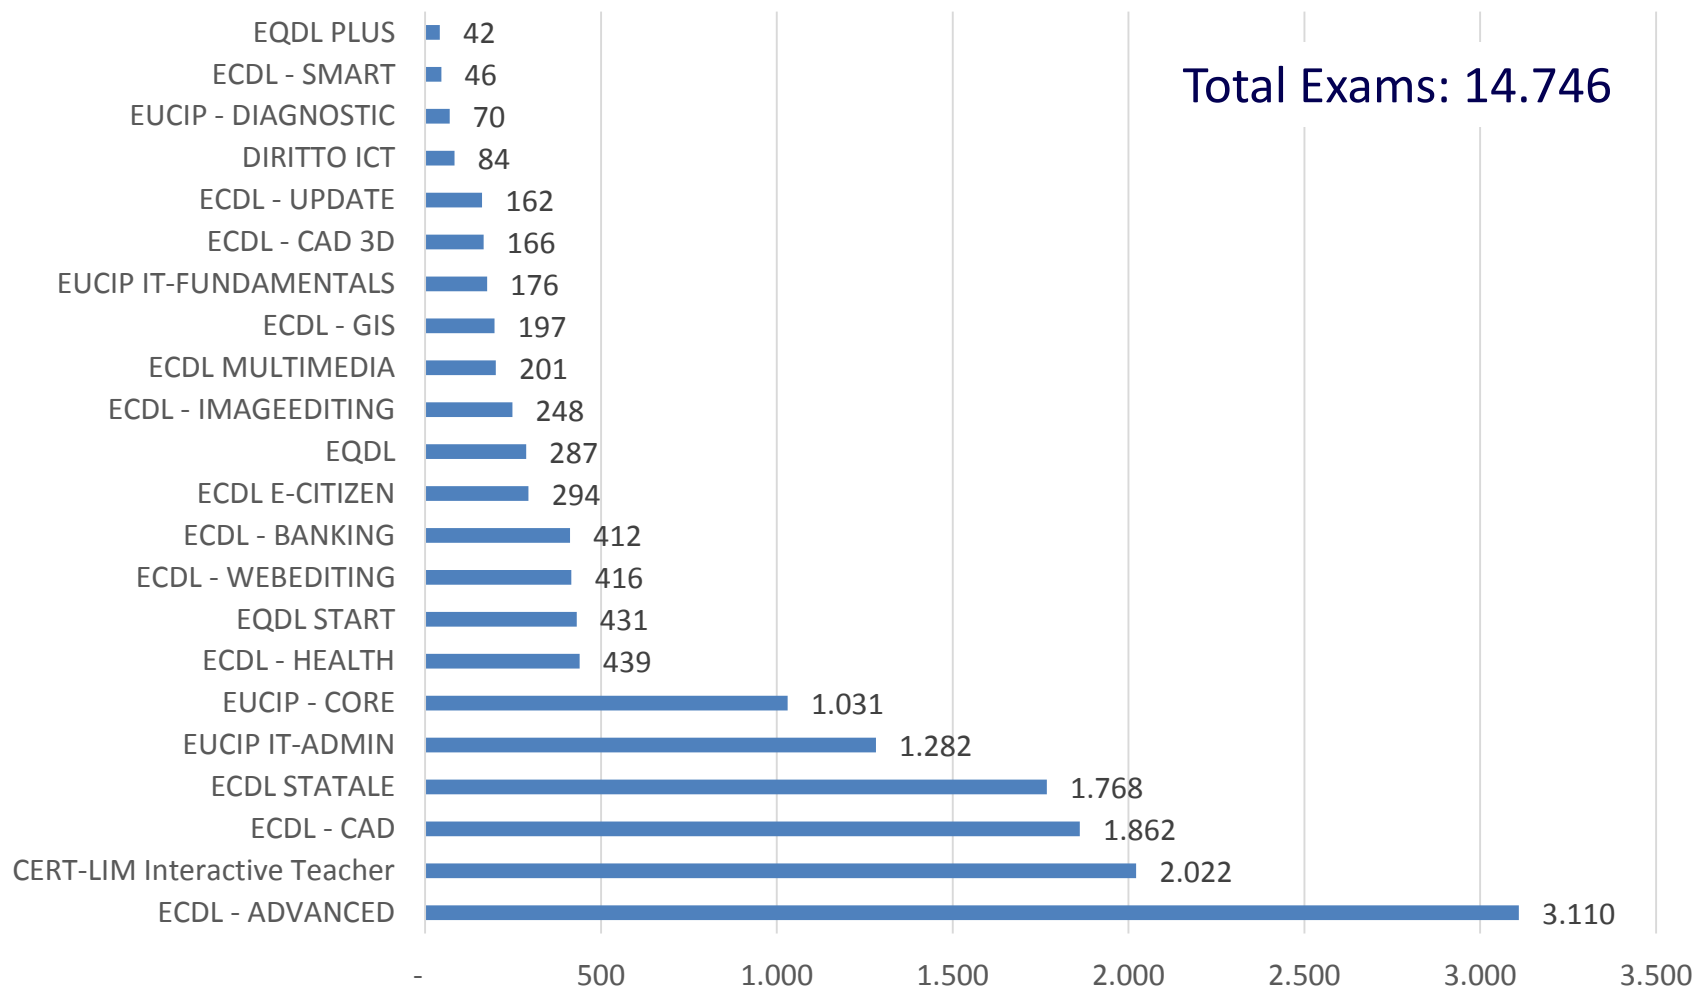

Where we are: office locations

Countries covered by Kplace or Atlas 2009-2014

Worldwide automatic exams performed by Kplace

Worldwide automatic exams performed by Kplace

	2009	2010	2011	2012	2013	2014
Latam					263	43
Africa		1.190	38.958	104.669	119.238	16.747
Colombia	272	4.758	30.156	98.088	100.251	238
South Korea	15.373	40.167	59.258	48.658	42.945	8.847

■ South Korea ■ Colombia ■ Africa ■ Latam

Comparison between South Africa and African countries

Countries covered by Kplace or Atlas 2009-2014

Automatic exams performed in Italy

Exams excluding ECDL Core Certification

Index

- IT Certifications
- Kplace Suite: Automated Testing System & Learning Platform
- Countries covered by Kplace
- Demo

ATES system architecture

DEMO