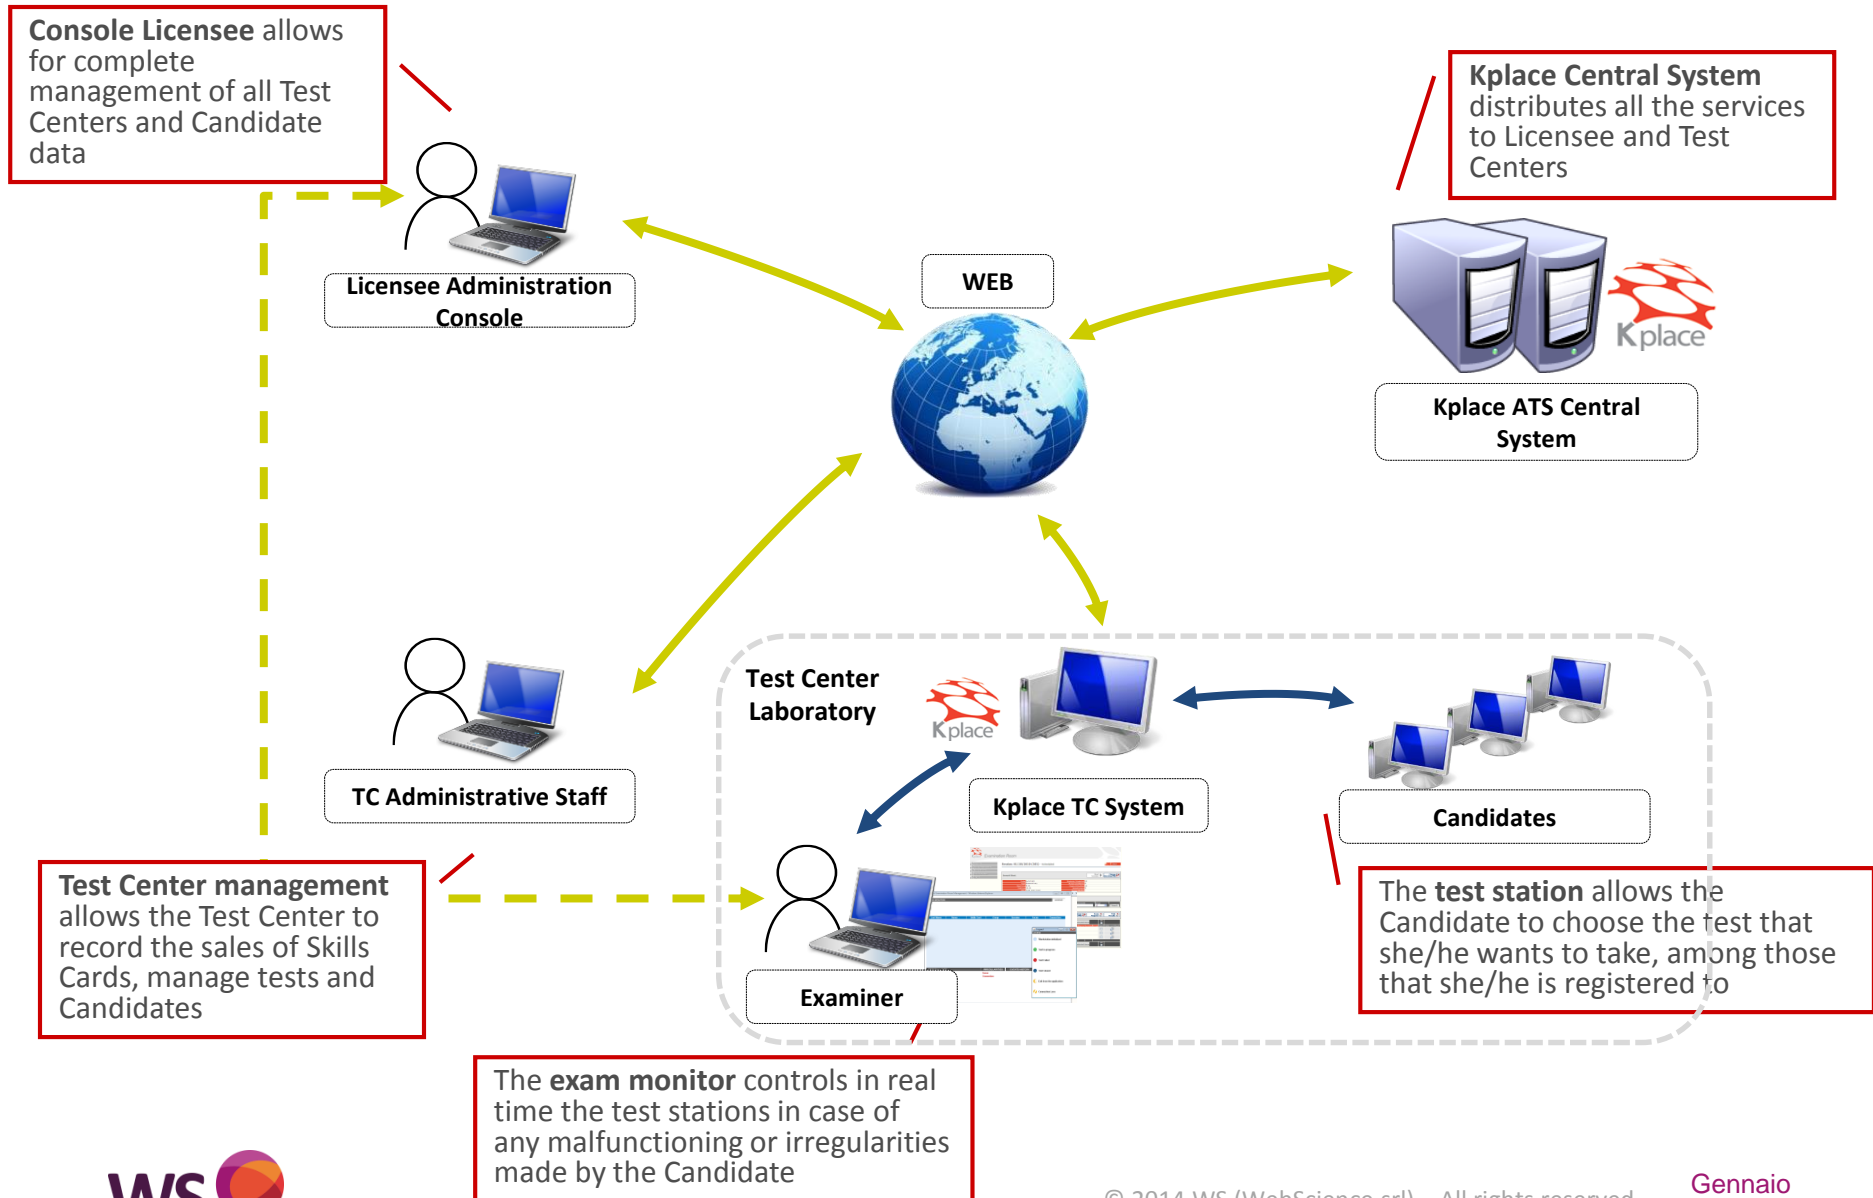

ECDL - The Path of Digital Proficiency

EUCIP Programmes

EUCIP covers a broad range of ICT knowledge on core topics relevant to all ICT practitioners

EUCIP Professional, is based around one of 21 different job profiles

EUCIP Core, an introductory-level three-part ICT professional certification

EUCIP IT Administrator, is a stand-alone certification focusing on the skills required by an IT administrator typically working for a small or medium-sized enterprise

■ South Korea ■ Colombia ■ Africa ■ Latam

Comparison between South Africa and African countries

Countries covered by Kplace or Atlas 2009-2014

Automatic exams performed in Italy

Exams excluding ECDL Core Certification

Index

- IT Certifications
- Kplace Suite: Automated Testing System & Learning Platform
- Countries covered by Kplace
- Demo

ATES system architecture

DEMO