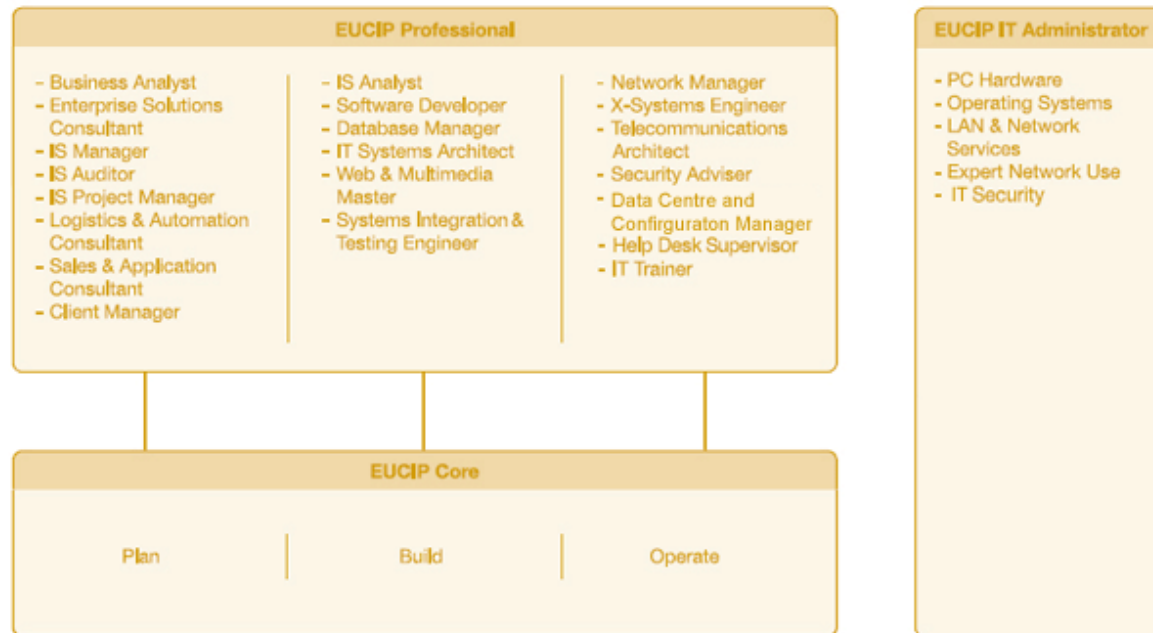

Kplace Suite

- Company overview 10 minutes
- Digital education project 20 minutes
- Kplace suite 15 minutes
- Demo of testing system 30 minutes
- Q&A 15 minutes
- Coffee break

Index

- IT Certifications
- Kplace Suite: Automated Testing System & Learning Platform
- Countries covered by Kplace
- Demo

ECDL - The Path of Digital Proficiency

EUCIP Programmes

EUCIP covers a broad range of ICT knowledge on core topics relevant to all ICT practitioners

EUCIP Professional, is based around one of 21 different job profiles

EUCIP Core, an introductory-level three-part ICT professional certification

EUCIP IT Administrator, is a stand-alone certification focusing on the skills required by an IT administrator typically working for a small or medium-sized enterprise

Index

- IT Certifications
- Kplace Suite: Automated Testing System & Learning Platform
- Countries covered by Kplace
- Demo

WS for ECDL and EUCIP: flexible solutions customized on demand

Key features:

- Multi-language
- Multi-system content
- High inter-operability: integration with other ATES systems and/or database legacy
- Compatible with Open Source operating systems
- Complete management system:
 - Test Centers
 - Clusters of Test Centers
 - Exams and Skills Cards accounting
 - Candidates
 - Exam sessions and enrollment
 - Special projects