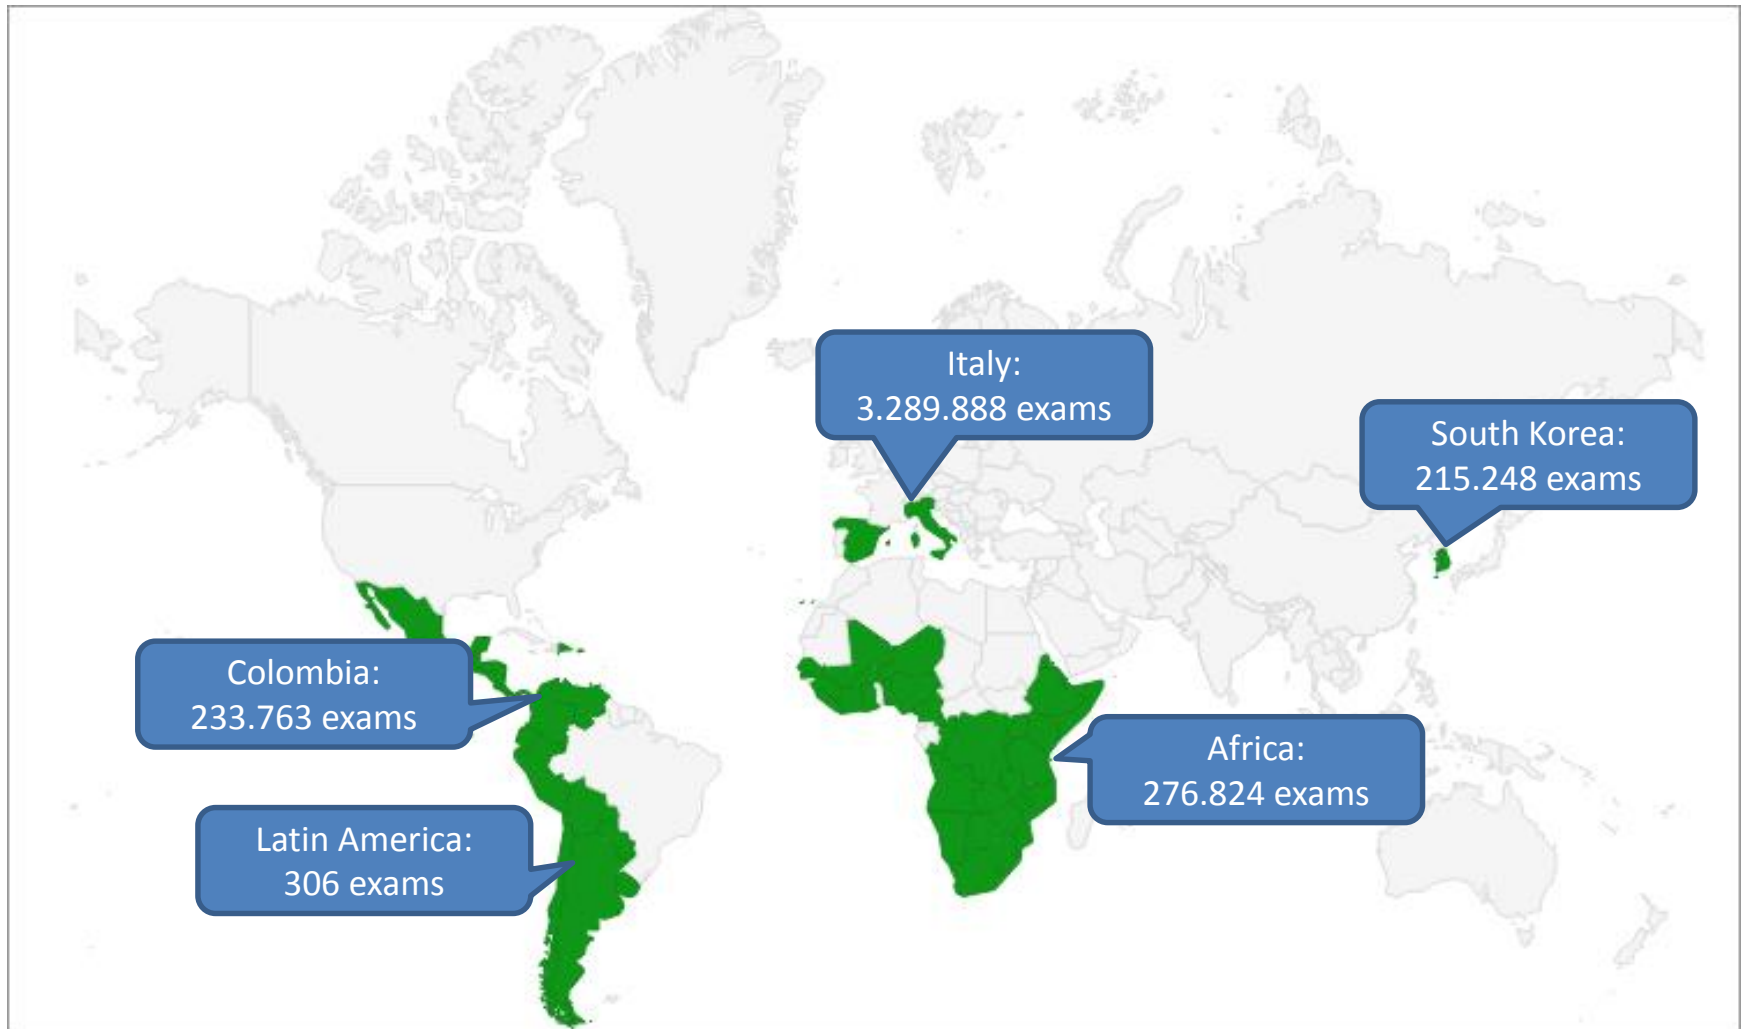

Index

- IT Certifications
- Kplace Suite: Automated Testing System & Learning Platform
- Countries covered by Kplace
- Demo

- Colombia
- South Korea
- More than 21 countries in Africa
- All Spanish-speaking countries of Latin America
- Spain (jan 2014)

Where we are: office locations

Countries covered by Kplace or Atlas 2009-2014

Worldwide automatic exams performed by Kplace

Worldwide automatic exams performed by Kplace

	2009	2010	2011	2012	2013	2014
Latam					263	43
Africa		1.190	38.958	104.669	119.238	16.747
Colombia	272	4.758	30.156	98.088	100.251	238
South Korea	15.373	40.167	59.258	48.658	42.945	8.847