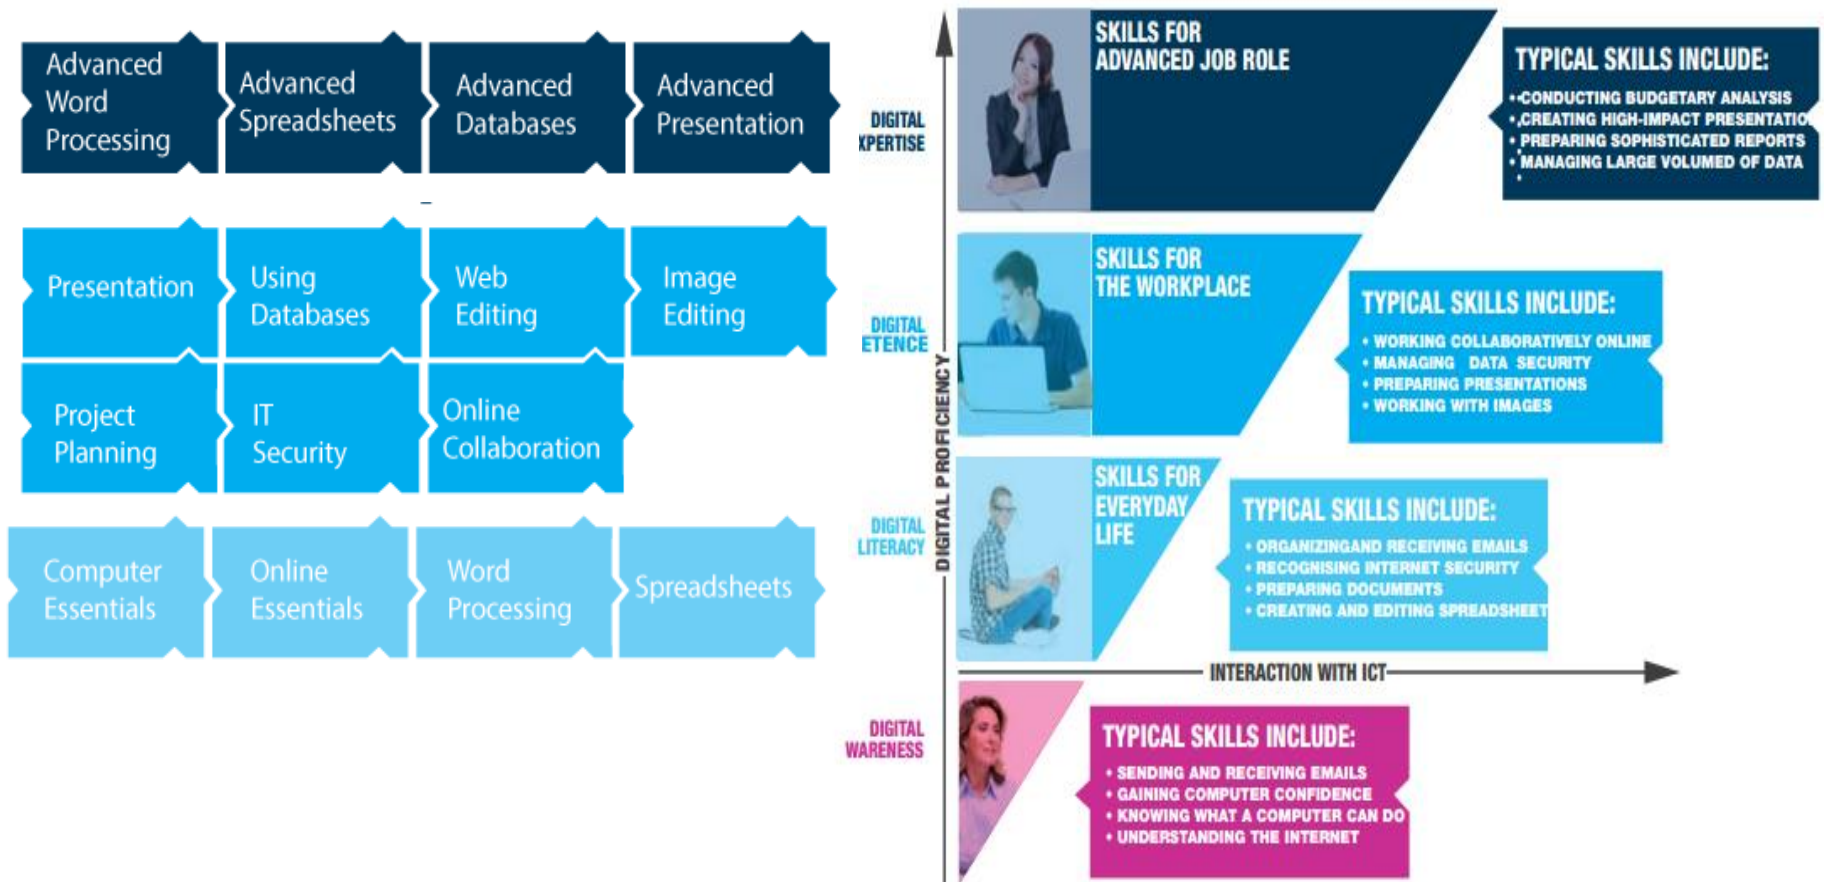

Kplace Suite

- Company overview 10 minutes
- Digital education project 20 minutes
- Kplace suite 15 minutes
- Demo of testing system 30 minutes
- Q&A 15 minutes
- Coffee break

Index

- IT Certifications
- Kplace Suite: Automated Testing System & Learning Platform
- Countries covered by Kplace
- Demo

ECDL - The Path of Digital Proficiency

EUCIP Programmes

EUCIP covers a broad range of ICT knowledge on core topics relevant to all ICT practitioners

EUCIP Professional, is based around one of 21 different job profiles

EUCIP Core, an introductory-level three-part ICT professional certification

EUCIP IT Administrator, is a stand-alone certification focusing on the skills required by an IT administrator typically working for a small or medium-sized enterprise

Index

- IT Certifications
- Kplace Suite: Automated Testing System & Learning Platform
- Countries covered by Kplace
- Demo

WS for ECDL and EUCIP: flexible solutions customized on demand

Key features:

- Multi-language
- Multi-system content
- High inter-operability: integration with other ATES systems and/or database legacy
- Compatible with Open Source operating systems
- Complete management system:
 - Test Centers
 - Clusters of Test Centers
 - Exams and Skills Cards accounting
 - Candidates
 - Exam sessions and enrollment
 - Special projects